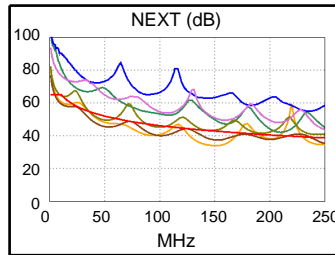

Operator: BJC
 Software Version: 2.7400
 Limits Version: 1.9300
 NVP: 69.0%

Test Summary: FAIL

Model: DTX-1800
 Main S/N: 2300619
 Remote S/N: 2300620
 Main Adapter: DTX-PC6/MN
 Remote Adapter: DTX-PC6/SR

Wire Map	1	2	3	4	5	6	7	8
PASS								
(T568B)	1	2	3	4	5	6	7	8

Length (ft)	[Pair 12]	7
Prop. Delay (ns)	[Pair 36]	11
Delay Skew (ns)	[Pair 36]	1
Resistance (ohms)	[Pair 36]	0.6

	Worst Case Margin		Worst Case Value	
	MAIN	SR	MAIN	SR
FAIL				
Worst Pair	12-36	12-36		
NEXT (dB)	-9.0F	-9.0		
Freq. (MHz)	145.5	149.0		
Limit (dB)	43.1	42.9		

	Worst Case Margin		Worst Case Value	
	MAIN	SR	MAIN	SR
FAIL				
Worst Pair	36	45		
RL (dB)	-4.4F	-2.1		
Freq. (MHz)	91.0	236.0		
Limit (dB)	18.4	14.3		