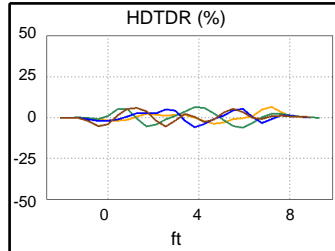

Wire Map	1	2	3	4	5	6	7	8
PASS								
(T568B)	1	2	3	4	5	6	7	8

Length (ft)	[Pair 12]	7
Prop. Delay (ns)	[Pair 36]	11
Delay Skew (ns)	[Pair 36]	1
Resistance (ohms)	[Pair 36]	0.6

	Worst Case Margin		Worst Case Value	
	MAIN	SR	MAIN	SR
FAIL				
Worst Pair	12-36	12-36		
NEXT (dB)	-9.0F	-9.0		
Freq. (MHz)	145.5	149.0		
Limit (dB)	43.1	42.9		

	Worst Case Margin		Worst Case Value	
	MAIN	SR	MAIN	SR
FAIL				
Worst Pair	36	45		
RL (dB)	-4.4F	-2.1		
Freq. (MHz)	91.0	236.0		
Limit (dB)	18.4	14.3		