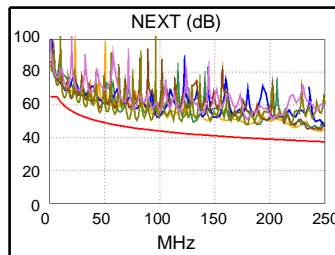

Main S/N: 2300619

Remote S/N: 2300620

Main Adapter: DTX-PC6/MN

Remote Adapter: DTX-PC6/SR

Wire Map	1	2	3	4	5	6	7	8
PASS								
(T568B)	1	2	3	4	5	6	7	8

Length (ft)	[Pair 78]	50
Prop. Delay (ns)	[Pair 36]	77
Delay Skew (ns)	[Pair 36]	3
Resistance (ohms)	[Pair 36]	2.8

PASS	Worst Case Margin		Worst Case Value	
	MAIN	SR	MAIN	SR
Worst Pair	36-78	12-36		
NEXT (dB)	4.8	6.3		
Freq. (MHz)	13.1	245.5		
Limit (dB)	59.7	37.7		

FAIL	MAIN	SR	MAIN	SR
Worst Pair	36	36		
RL (dB)	-2.1F	2.9		
Freq. (MHz)	28.9	152.0		
Limit (dB)	23.4	16.2		