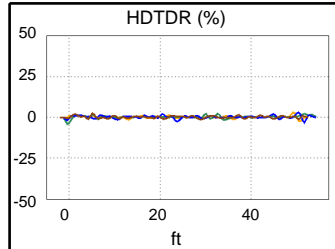

Main S/N: 2300619

Remote S/N: 2300620

Main Adapter: DTX-PC6/MN

Remote Adapter: DTX-PC6/SR

Wire Map	1	2	3	4	5	6	7	8
PASS								
(T568B)	1	2	3	4	5	6	7	8

Length (ft)	[Pair 78]	50
Prop. Delay (ns)	[Pair 36]	77
Delay Skew (ns)	[Pair 36]	3
Resistance (ohms)	[Pair 36]	2.8

PASS	Worst Case Margin		Worst Case Value	
	MAIN	SR	MAIN	SR
Worst Pair	36-78	12-36		
NEXT (dB)	4.8	6.3		
Freq. (MHz)	13.1	245.5		
Limit (dB)	59.7	37.7		

FAIL	MAIN	SR	MAIN	SR
Worst Pair	36	36		
RL (dB)	-2.1F	2.9		
Freq. (MHz)	28.9	152.0		
Limit (dB)	23.4	16.2		