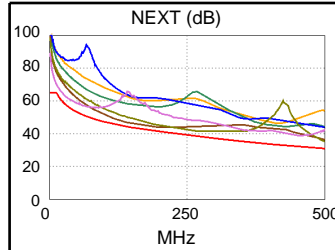

## Test Summary: PASS

Model: DTX-1800

Main S/N: 2300619

Remote S/N: 2300620

Main Adapter: DTX-PC6A/MN ISO/IEC

Remote Adapter: DTX-PC6A/SR ISO/IEC

Wire Map	1	2	3	4	5	6	7	8	S
<b>PASS</b>									
(T568B)	1	2	3	4	5	6	7	8	S

Length (ft)	[Pair 12]	1
Prop. Delay (ns)	[Pair 45]	2
Delay Skew (ns)	[Pair 45]	1
Resistance (ohms)	[Pair 36]	0.3

	Worst Case Margin		Worst Case Value	
<b>PASS</b>	MAIN	SR	MAIN	SR
Worst Pair	36-45	36-78		
<b>NEXT (dB)</b>	2.1	4.2		
Freq. (MHz)	163.0	500.0		
Limit (dB)	43.1	30.9		